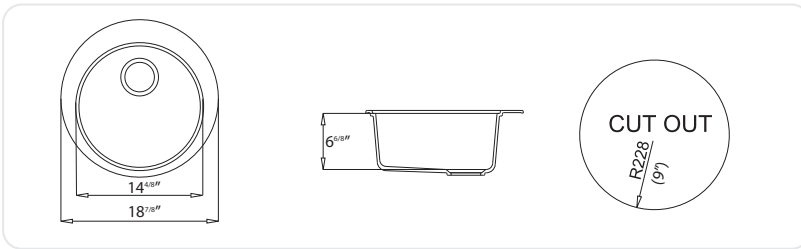

OYSTER USA

Composite 1.0 Bowl
Self Rimming or Undermount

AS-RD10

Features

- Part-drilled 1^{3/8}" faucet hole(s)
- Heat Resistant to 536°F
- Bowl depth 7"
- Extreme Impact Stain, Cut and Chip Resistant
- Self Rimming and Undermountable

GRANITE ROK®

Alpine White - AS-RD10RNUSSK

Sahara Stone - AS-RD10RHUSSK

ROK® METALLIC

Metallic Black - AS-RD10RZUSSK

We reserve the right to amend specifications, weights, measures and color availability without prior notice. *For color matched options, please see the Options & Accessories section. All measurements are in millimetres unless otherwise stated.